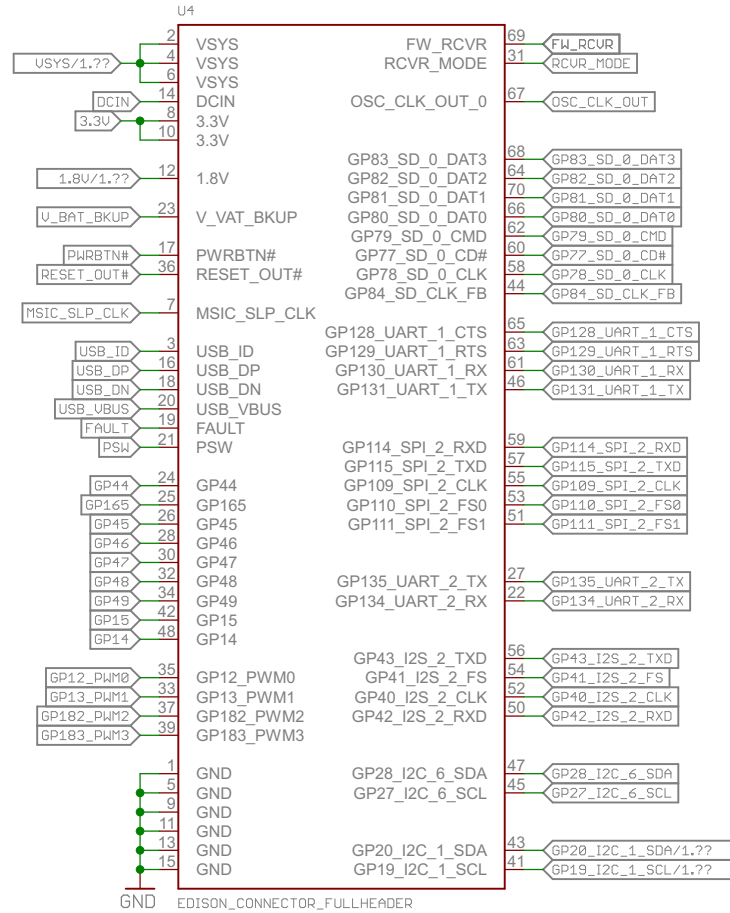

Released under the Creative Commons Attribution Share-Alike 4.0 License <a href="https://creativecommons.org/licenses/by-sa/4.0/">https://creativecommons.org/licenses/by-sa/4.0/</a>		⊗ ⊗ ⊗ ⊗
TITLE: PWM_Block		
Design by: M Hord		REV: v10
Date: 10/22/2014 12:37:02 PM	Sheet: 1/2	

# TOP-EDISON

# BOTTOM

Released under the Creative Commons Attribution Share-Alike 4.0 License  
<https://creativecommons.org/licenses/by-sa/4.0/>

TITLE: PWM\_Block

Design by:

REV:

Date: 10/22/2014 12:37:02 PM

Sheet: 2/2