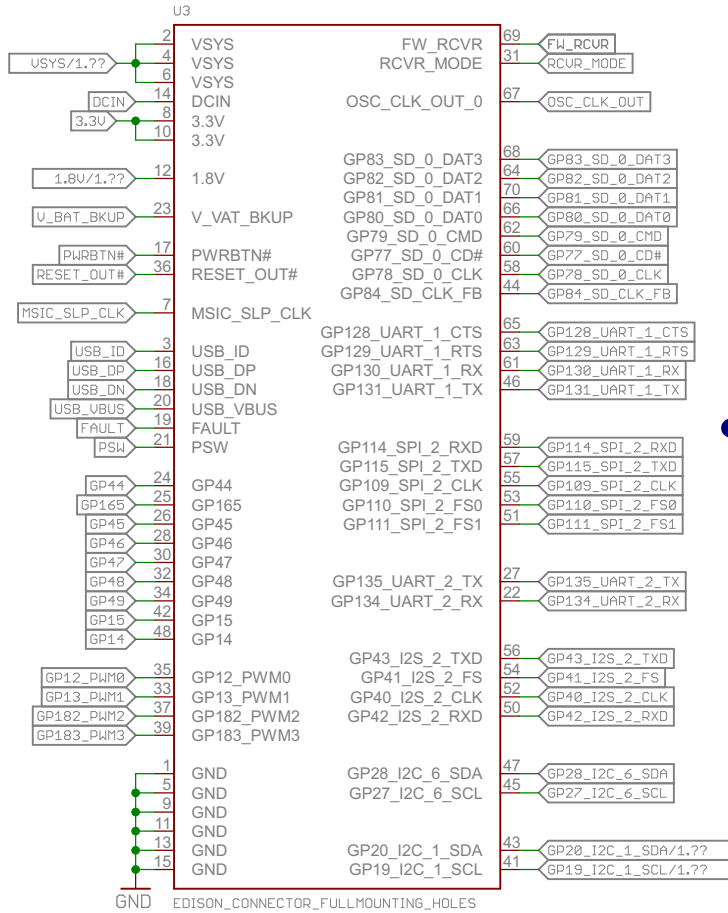

Released under the Creative Commons Attribution Share-Alike 4.0 License <a href="https://creativecommons.org/licenses/by-sa/4.0/">https://creativecommons.org/licenses/by-sa/4.0/</a>		⊗ ⊗ ⊗ ⊗
TITLE: PWM_Block		
Design by: M Hord		REV: v10
Date: 10/22/2014 12:37:02 PM	Sheet: 1/2	

# TOP-EDISON

# BOTTOM

Released under the Creative Commons Attribution Share-Alike 4.0 License  
<https://creativecommons.org/licenses/by-sa/4.0/>

TITLE: PWM\_Block

Design by:

REV:

Date: 10/22/2014 12:37:02 PM

Sheet: 2/2